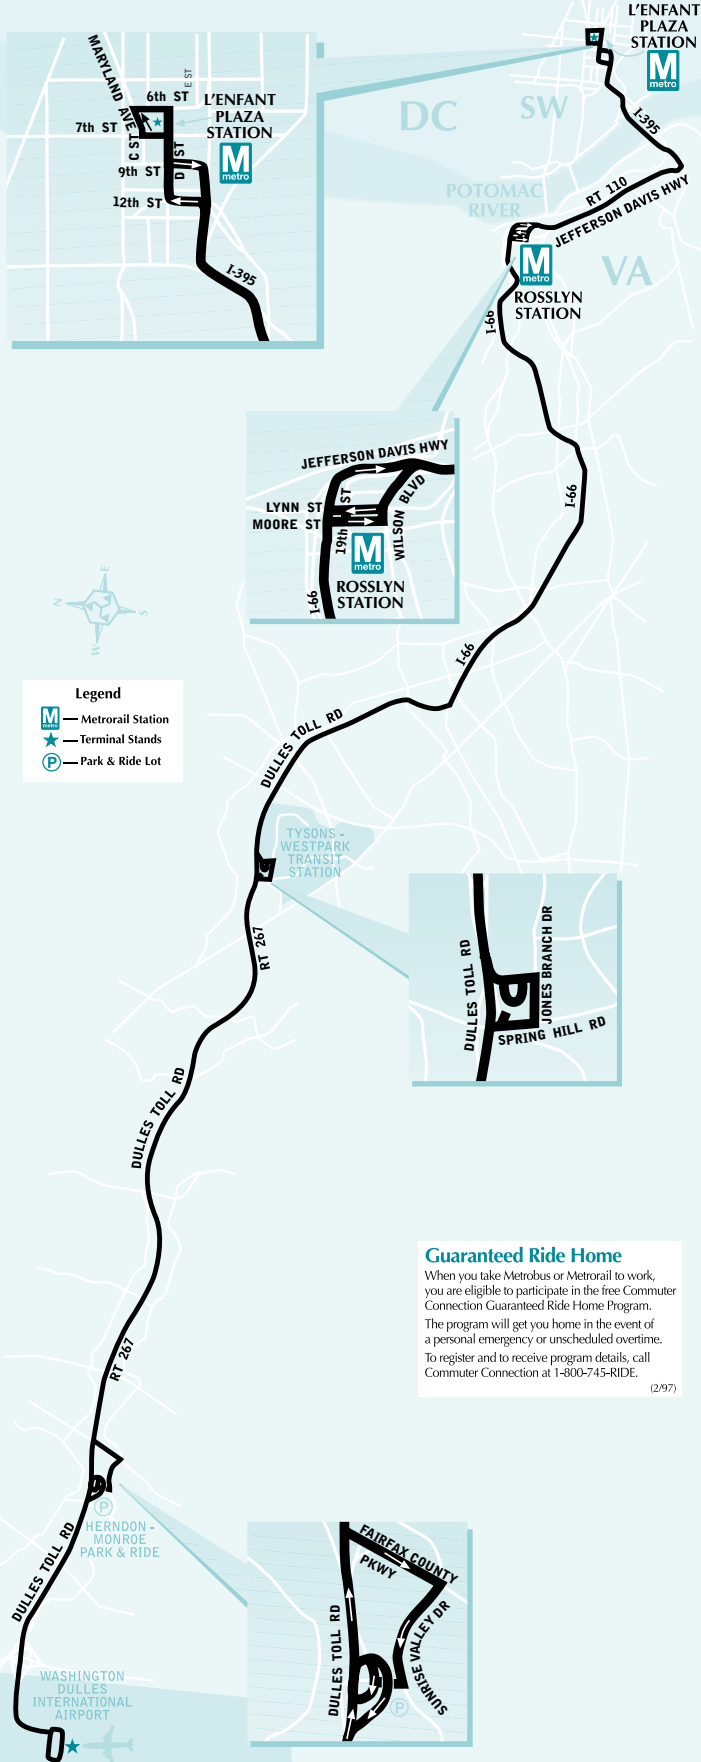

DC – Dulles Line
Route 5A

For route and schedule information
Call 202-637-7000
www.metroopensdoors.com

5A

D.C. - Dulles Line

Weekday Eastbound — Entre semana con dirección al este

Route Number	Dulles Airport	Herndon-Monroe Park & Ride Lot	Tysons-Westpark Transit Station	Rosslyn	D & 7th Sts. SW (L'ENFANT PLAZA)
AM Service — Servicio matutino					
5A	5:50	5:56	-	6:25	6:37
5A	6:30	6:37	-	7:09	7:27
5A	7:00	7:07	-	7:39	7:57
5A	7:30	7:37	-	8:09	8:27
5A	8:00	8:07	-	8:39	8:57
5A	8:40	8:47	-	9:19	9:37
5A	9:20	9:27	-	9:54	10:07
5A	10:00	10:07	-	10:34	10:47
5A	10:40	10:47	10:59	11:15	11:28
5A	11:20	11:27	11:39	11:55	12:08
PM Service — Servicio vespertino					
5A	12:00	12:07	12:19	12:35	12:48
5A	12:40	12:47	12:59	1:15	1:28
5A	1:20	1:27	1:39	1:55	2:08
5A	2:00	2:07	2:19	2:35	2:48
5A	2:35	2:42	-	3:09	3:22
5A	3:10	3:18	-	3:50	4:04
5A	3:45	3:53	-	4:25	4:39
5A	4:15	4:23	-	4:55	5:09
5A	4:45	4:53	-	5:25	5:39
5A	5:15	5:23	-	5:55	6:09
5A	5:45	5:53	-	6:25	6:39
5A	6:15	6:23	-	6:55	7:09
5A	6:45	6:53	-	7:25	7:39
5A	7:25	7:33	7:45	8:00	8:14
5A	8:05	8:13	8:25	8:40	8:54
5A	8:40	8:48	9:00	9:15	9:29
5A	9:20	9:28	9:40	9:55	10:09
5A	10:00	10:08	10:20	10:35	10:49
5A	10:40	10:48	11:00	11:15	11:29
5A	11:40	11:48	12:00	12:15	12:29

Weekday Westbound — Entre semana con dirección al oeste

Route Number	D & 7th Sts. SW (L'Enfant Plaza)	Rosslyn	Tysons-Westpark Transit Station	Herndon-Monroe Park & Ride Lot	DULLES AIRPORT
AM Service — Servicio matutino					
5A	4:50	5:02	-	5:32	5:42
5A	5:30	5:42	-	6:12	6:22
5A	6:00	6:12	-	6:42	6:52
5A	6:25	6:40	-	7:13	7:24
5A	6:55	7:10	-	7:43	7:54
5A	7:35	7:50	-	8:23	8:34
5A	8:10	8:25	-	8:58	9:09
5A	8:50	9:05	-	9:38	9:49
5A	9:30	9:45	-	10:18	10:29
5A	10:10	10:24	10:43	11:00	11:11
5A	10:55	11:09	11:28	11:45	11:56
5A	11:35	11:49	12:08	12:25	12:36
PM Service — Servicio vespertino					
5A	12:15	12:29	12:48	1:05	1:16
5A	12:50	1:04	1:23	1:40	1:51
5A	1:25	1:39	1:58	2:15	2:26
5A	2:00	2:14	2:33	2:50	3:01
5A	2:30	2:45	-	3:24	3:36
5A	3:00	3:15	-	3:54	4:06
5A	3:30	3:45	-	4:24	4:36
5A	4:00	4:15	-	4:54	5:06
5A	4:30	4:45	-	5:24	5:36
5A	5:00	5:15	-	5:54	6:06
5A	5:30	5:45	-	6:24	6:36
5A	6:10	6:25	-	7:04	7:16
5A	6:50	7:05	-	7:44	7:56
5A	7:30	7:41	8:01	8:20	8:29
5A	8:10	8:21	8:41	9:00	9:09
5A	8:50	9:01	9:21	9:40	9:49
5A	9:38	9:48	10:05	10:22	10:31
5A	10:38	10:48	11:05	11:22	11:31